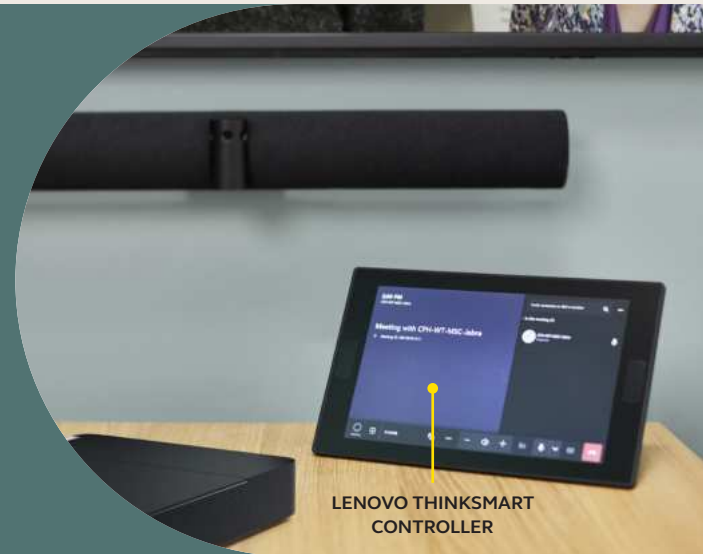

Live Whiteboard Streaming

Seamlessly brings your whiteboard content to life, displaying both whiteboard content and meeting participants simultaneously.

Lenovo ThinkSmart Core and Controller

The included Lenovo ThinkSmart Core is certified for and preloaded with Microsoft Teams Rooms or Zoom Rooms so teams can connect, share, and collaborate seamlessly and securely from wherever they may be working.

Start and manage meetings with ease thanks to its 10.1" HD anti-glare, anti-smudge touch controller.

LENOVO THINKSMART CONTROLLER

Built to meet

Our PanaCast 50 Room System delivers hybrid collaboration possibilities that make virtual meetings feel human again.